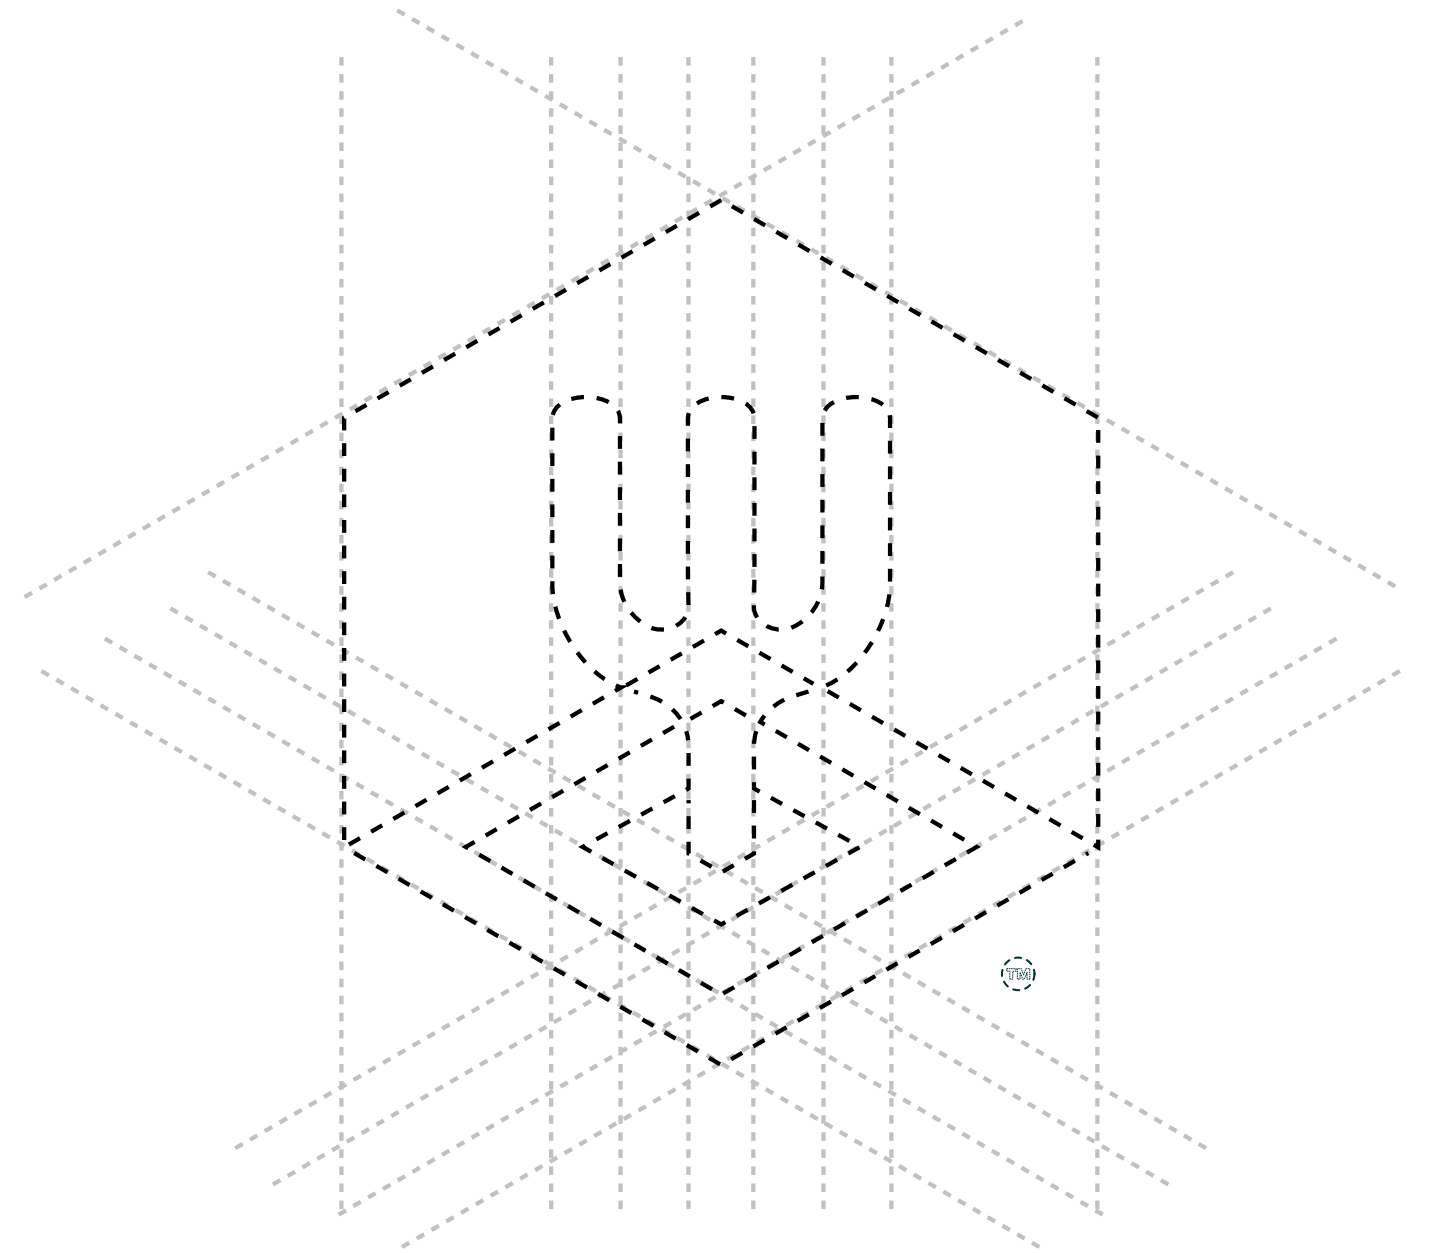

Fork Sand, Inc.

Fork Sand, Inc. is a free Software, Open Source Hardware company developing secure computing devices that guard user's privacy.

All of their hardware designs and software will be published under Free Software (typically GPLv3+) and Open Source Hardware licenses (like CC By SA 4.0).

Fork Sand, Inc.

626 West 66th Street
Loveland, Colorado
80538 USA

+1-970-999-8777 Voice
+1-970-449-7502 Fax
sales@forksand.com

www.forksand.com